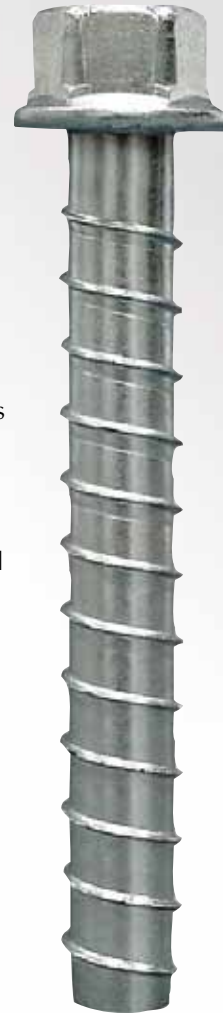

NEW

Metallics

An **AMERICAN** Source For Premier and Innovative Fasteners and Anchors

304 Stainless Steel

Hex Head Large Diameter Concrete Screw Anchor

Innovative carbon-steel thread effectively cuts the concrete while significantly limiting the amount of carbon-steel in the anchor.

Stainless-Steel Hex Head Large Diameter Concrete Screw Anchors prevents rust-related concrete failure and corrosive expansion that can crack the concrete adjacent to the edge.

[CONTRACTOR APPROVED]

Serrated teeth on the tip of the screw anchor facilitate cutting and reduce installation torque.