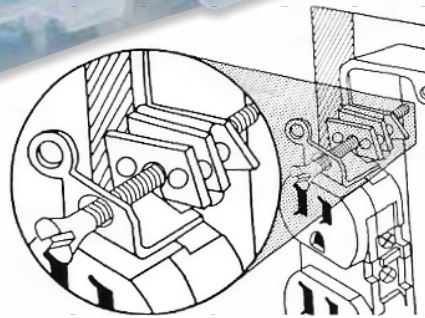

## Super Wall Plate Screw Kit

*A Complete Wall Plate Kit To Make Insulation Easy And Safer*

**[CONTRACTOR APPROVED]**

### Each kit contains:

- 50 Wall plate screws in white, ivory and light almond.
- 50 screws to secure electrical device to electrical box.
- 50 Quick Fix GB® Spacers to shim electrical device so wall plate is flush to wall.